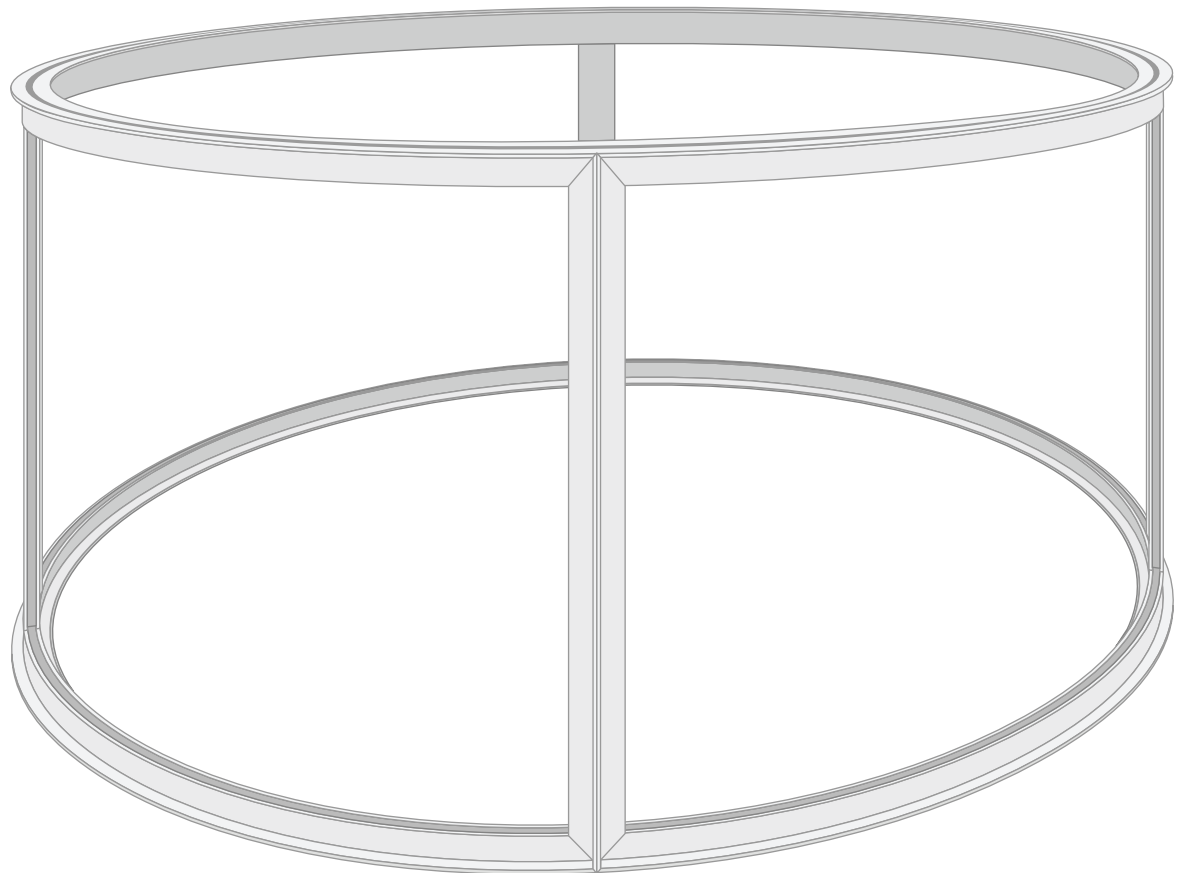

CURVED

Standing textile frame

- NF-04190 Simple 19
- NF-04270 Heavy 27
- NF-04440 Double 44
- NF-04900 Powered 90

Available with LED on request

ROUNDED CORNERS

Standing textile frame

NF-04190 Simple 19

NF-04270 Heavy 27

NF-04440 Double 44

NF-04900 Powered 90

Available with LED on request

TRIANGLE

Standing textile frame

NF-04440 Double 44

CILINDER

Standing textile frame

NF-04190 Simple 19

NF-04270 Heavy 27

NF-04900 Poweredled 90

Available with LED on request

CIRCLE

Standing textile frame

NF-04190 Simple 19
NF-04270 Heavy 27
NF-04440 Double 44
NF-04900 Powered 90

Available with LED on request